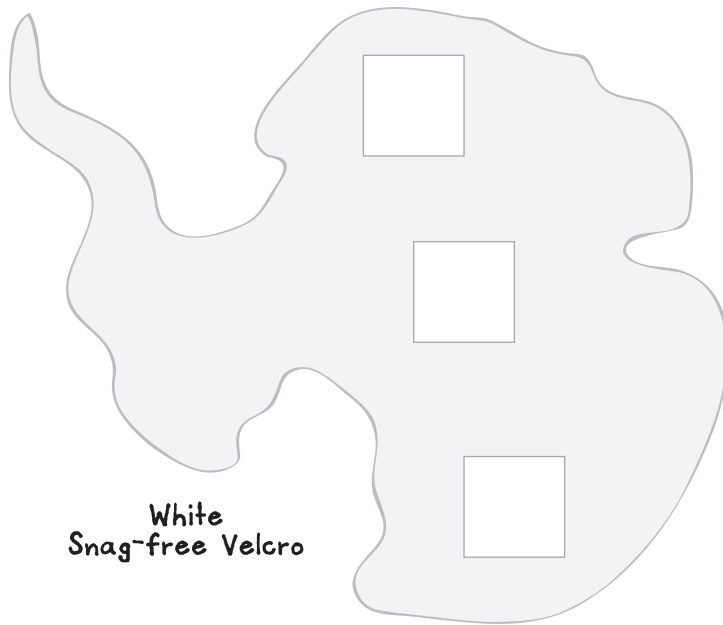

Imagine Our Life

Montessori Continents of the World

Antarctica

Also:

White felt scraps for backgrounds

Snag-free Velcro

Felt glue (to tack down small felt pieces for sewing)

Antarctica label (printed on printer fabric)

Optional:

Safari Ltd replicas

(Ocean Toob or Penguin T00B - leopard seal is unavailable)

3-Part Animals of Antarctica Cards

Emperor Penguin

Penguin Parts
1 each in black

Penguin Chick Head
1 in black

Penguin Chick Body
1 in gray

Penguin Neck Shading
1 in rubber duckie (yellow)

Penguin Shoulders
1 in elephant (med. gray)

Penguin Body
1 in white

Leopard Seal

Seal Body
1 in gray

Seal Flipper & Back
1 in salt & pepper (dark gray)