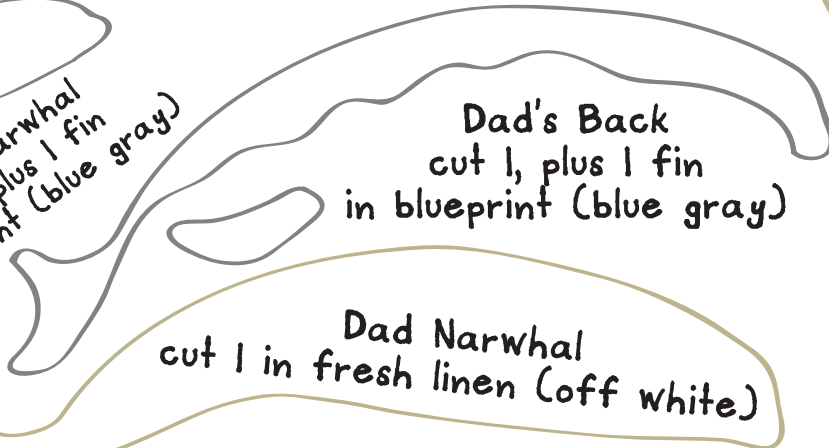

Imagine our Life

Narwhal Family Felt Ornament

Also:

Red Ribbon

Stuffing

Sequins (dragonfly & coral)

Tusk Felt (lemongrass)

Background Felt (dolphin)

Backing Felt (blueprint)

Hearts
cut 1 of each

cut 1 in poppy
(pinkish red)

cut 1 in lemongrass
(green-yellow)

orange whip
(coral orange)

Mom's Back
cut 1, plus 1 fin
in blueprint (blue gray)

Mom Narwhal
cut 1 in fresh linen
(off white)

Dad's Back
cut 1, plus 1 fin
in blueprint (blue gray)

Dad Narwhal
cut 1 in fresh linen (off white)

Baby Narwhal
cut 1, plus 1 fin
in blueprint (blue gray)