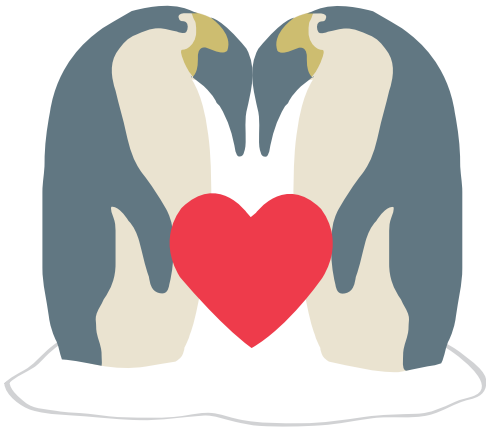

Imagine our Life

Penguin Mates Felt Ornament

Also:

Red Ribbon

Stuffing

Sequins (crystal)

Background/Ground Felt (white)

Backing Felt (orange whip)

Back & Head
cut 2 sets, mirrored
in blueprint (blue gray)

Tummy
cut 2, mirrored
in fresh linen (off white)

Heart
cut 1 in poppy
(pinkish red)

Neck
cut 2, mirrored
in lemongrass (green-yellow)