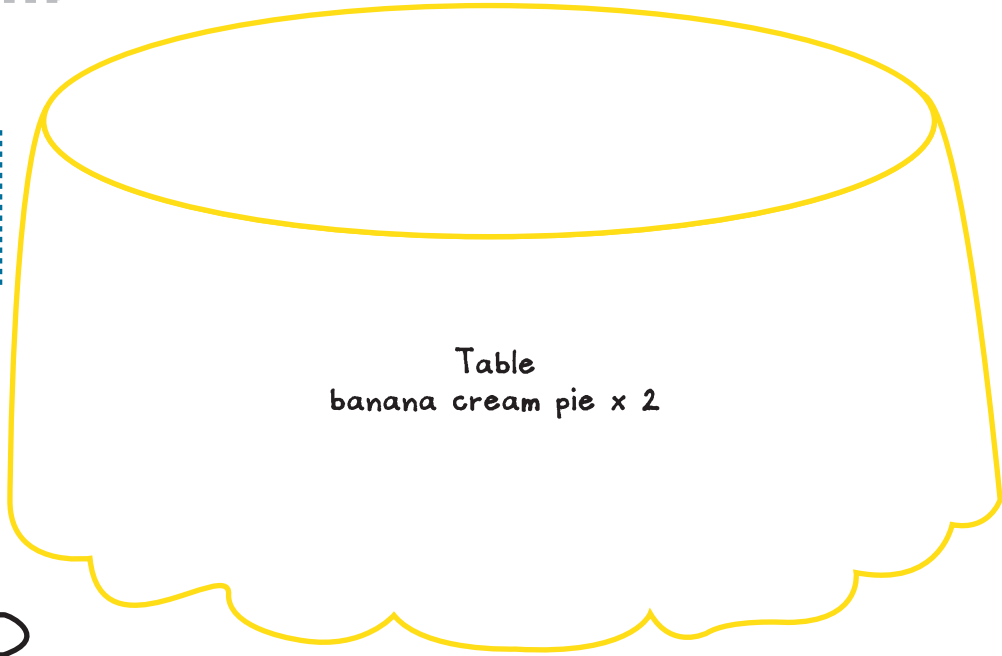

Lower Cabinet/Oven Interior
chocolate x 1

Shoes

Counter
pastry x 1

T-shirt
gray flannel (emblem tee's)
white (tee under apron)

Emblem
banana cream pie x 1 per shirt 

Window Sill white x 1

Window Pocket Clear Vinyl x 1

Sink Handles elephant x 2

Faucet elephant x 1

Table banana cream pie x 2

Lower Cabinet Pocket clear vinyl x 1

Burners black x 2

Sink pool party x 1

Upper Cabinet Pocket Clear Vinyl x 1

Lower Cabinet Door doe x 2

Upper Cabinet Doors doe x 4

Upper Cabinet Interior chocolate x 1

Strawberry Top
cilantro x 1

Mug Handle
white x 4

Candle Flame
orange juice x 1

Pot Front
elephant x 1

Taco Shells
banana cream pie x 2

Strawberry
big apple x 2