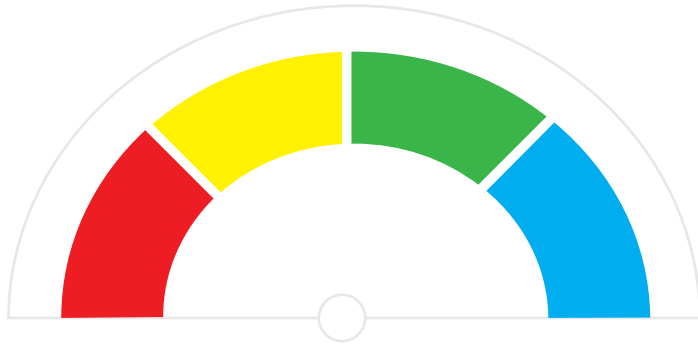

## LED ROBOT COSTUME

© copyright imagineourlife.com · personal use only

back view of circuits

positive +  
negative -

front view of circuits

FUEL CELLS